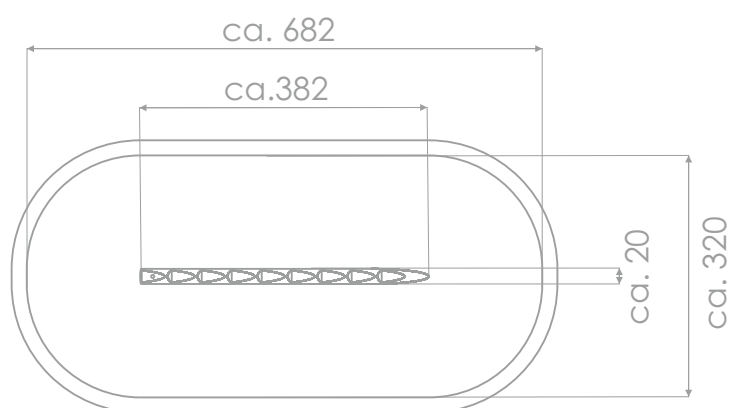

ROCKING

BALANCING

INFORMATION ABOUT THE PRODUCT

Dimensions	ca.20 x 382 cm
Safety zone	ca.320 x 682 cm
Safety zone area	ca.19 m ²
Overall height	ca.47 cm
Free fall height	ca.47 cm
Amount of users	2 persons
Product complies with EN 1176-1:2017-12	YES
Dostępność części zapasowych	YES
Availability of spare parts	3-12

According to EN 1176-1:2017-12 norm, the product requires applying a safety surface according to the product's free fall height.

Visualisation is for reference only,
actual appearance may vary.

SCALE 1:100